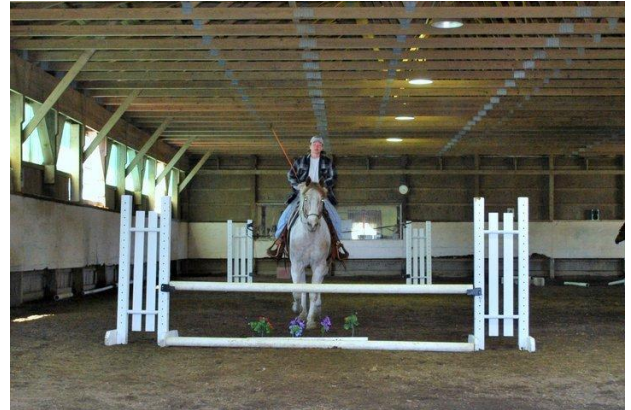

## Sandy Bay Stables Facility Use

### INDOOR ARENA:

134 x 74

Large windows to view the outdoors when riding

Viewing room for guests

3 Large enter/exit doors

Jumps up to 5'

### OUTDOOR ARENA:

150 x 70 Dirt/sand footing mix.

### EXTRAS:

Many Jumps, poles, cones, barrels, cavelettis, and obstacles (tarps, mailboxes, etc.) available for use!